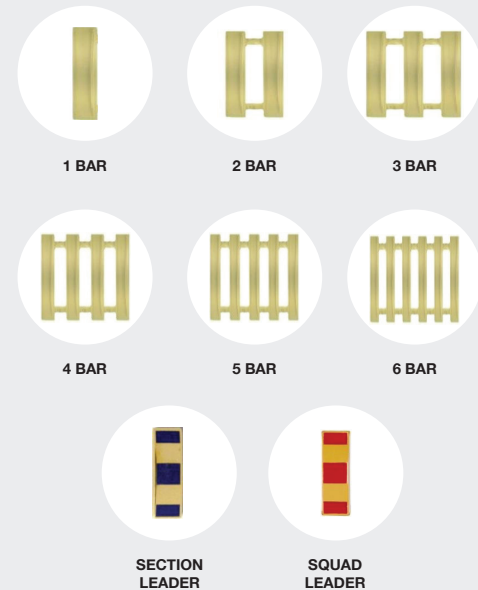

Class Collar Insignia

FRESHMAN

SOPHOMORE

JUNIOR

SENIOR

Devices

STRATEGIC SEA LIFT OFFICER

USCG AUP

ARMY ROTC

AIR FORCE ROTC

Rank Collar Devices

1 BAR

2 BAR

3 BAR

4 BAR

5 BAR

6 BAR

SECTION LEADER

SQUAD LEADER

Major Collar Devices

ENGINE

DECK

IBL

GSMA