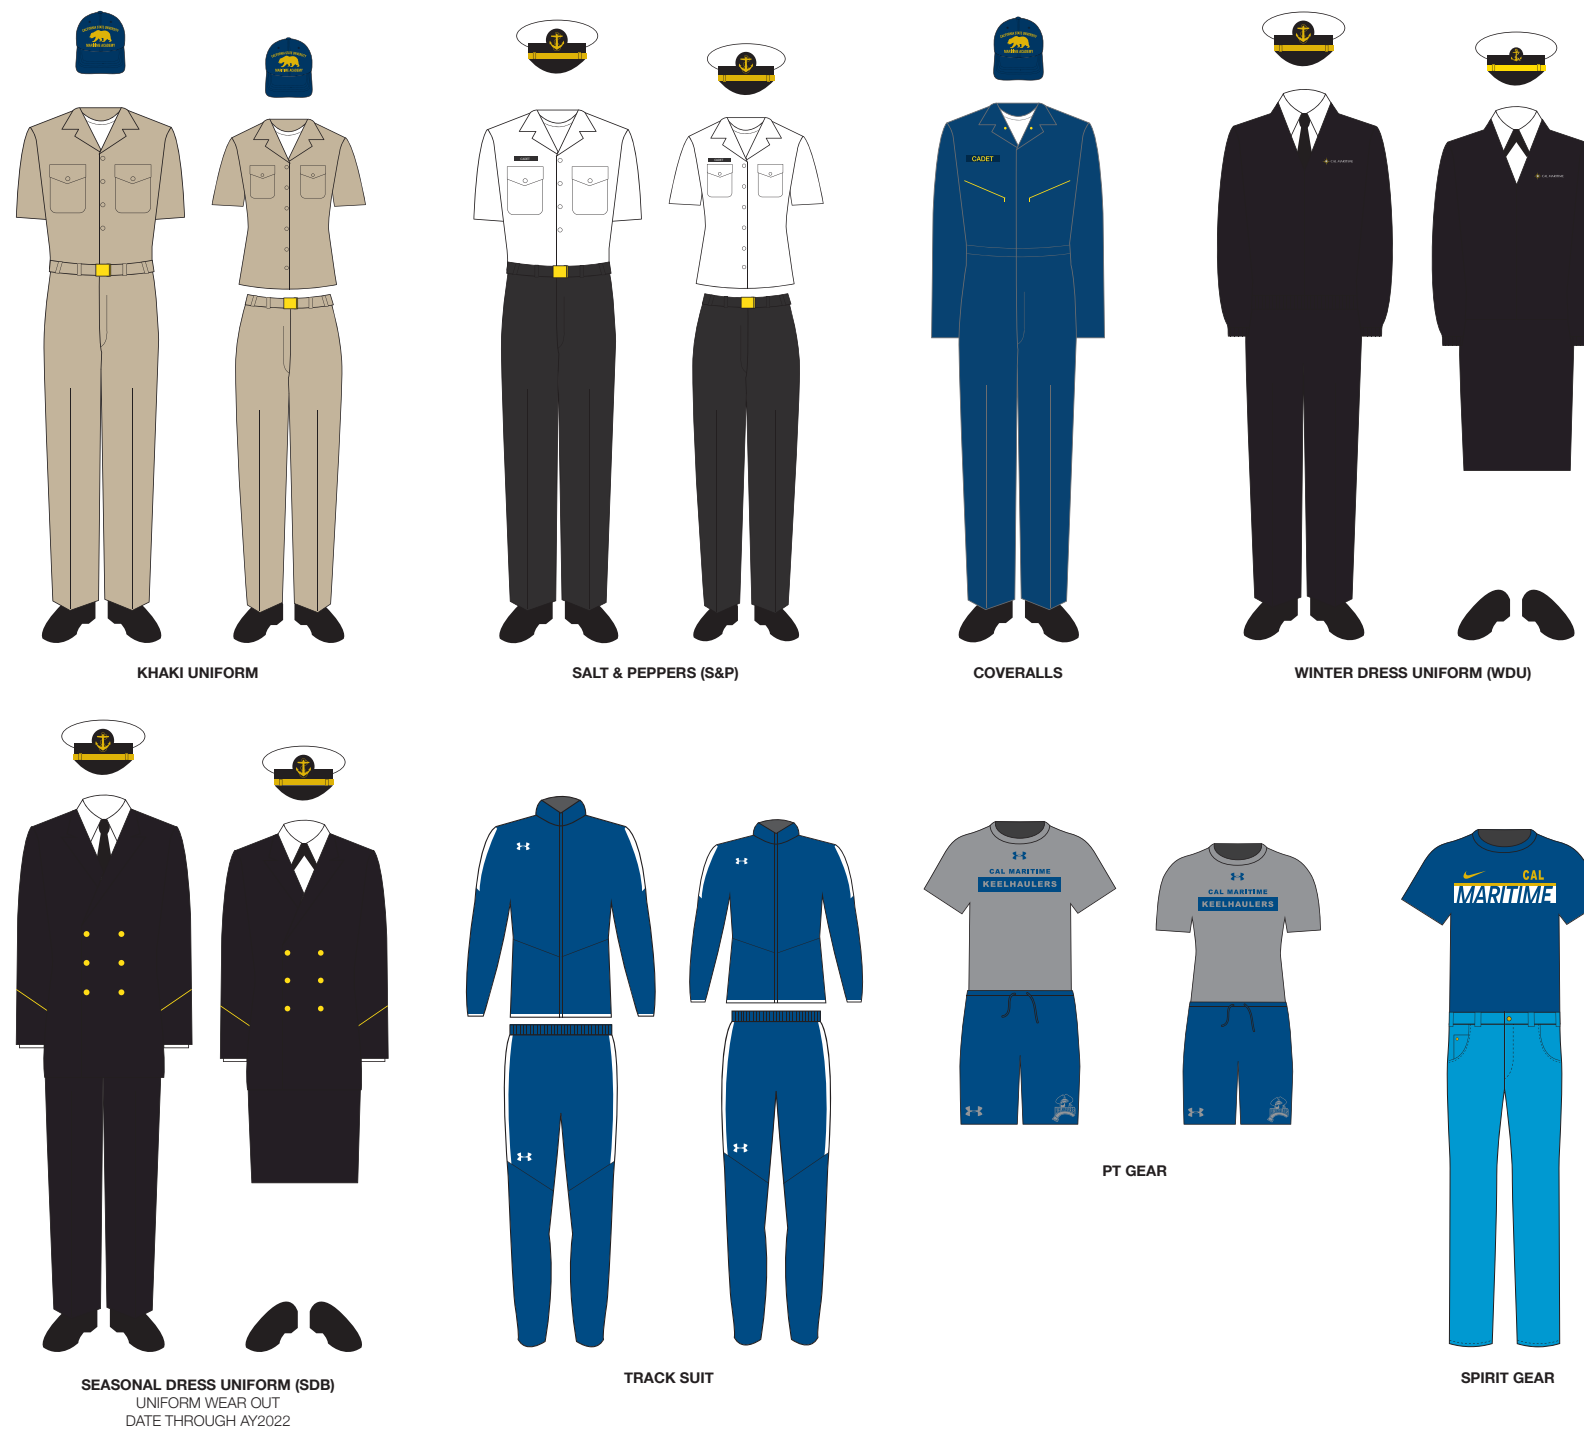

UNITED STATES MARITIME SERVICE

Uniforms

KHAKI UNIFORM

SALT & PEPPERS (S&P)

COVERALLS

WINTER DRESS UNIFORM (WDU)

SEASONAL DRESS UNIFORM (SDB)
UNIFORM WEAR OUT
DATE THROUGH AY2022

TRACK SUIT

PT GEAR

SPIRIT GEAR