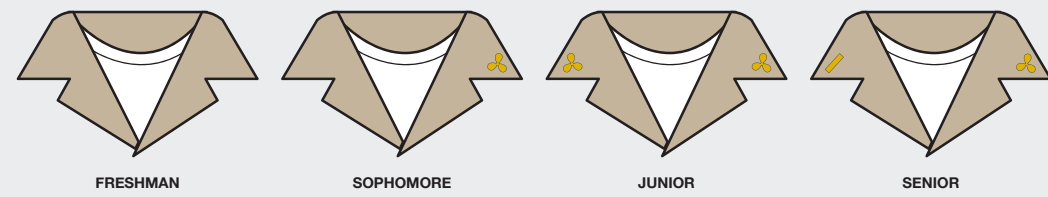

Class Collar Insignia

FRESHMAN

SOPHOMORE

JUNIOR

SENIOR

Devices

STRATEGIC SEA LIFT OFFICER

USCG AUP

ARMY ROTC

AIR FORCE ROTC

Rank Collar Devices

1 BAR

2 BAR

3 BAR

4 BAR

5 BAR