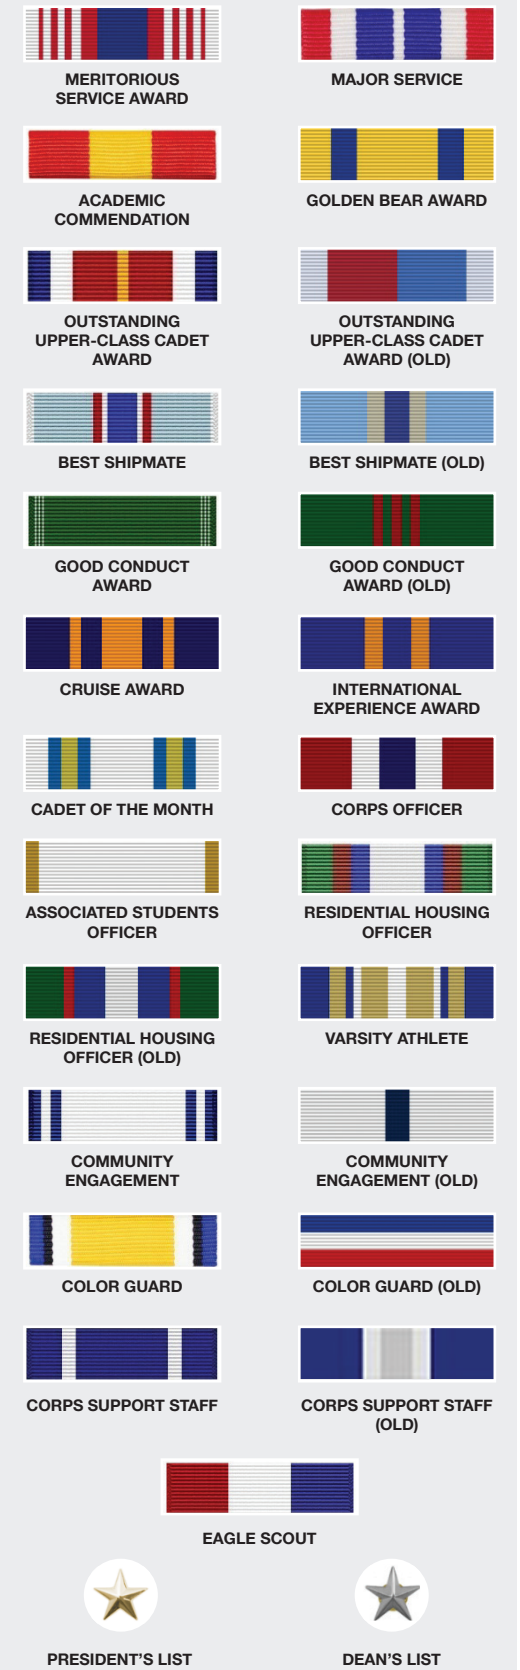

ARMY ROTC

AIR FORCE ROTC

Rank Collar Devices

1 BAR

2 BAR

3 BAR

4 BAR

5 BAR

SPIRIT GEAR

Outerwear

EISENHOWER JACKET
AUTHORIZED FOR WEAR
WITH KHAKI UNIFORM, S&P, WDU

1/4 ZIP SWEATER
AUTHORIZED FOR WEAR
WITH KHAKI UNIFORM, S&P,
WDU, PT GEAR

RAINCOAT
AUTHORIZED FOR WEAR
WITH KHAKI UNIFORM, S&P,
PT GEAR

WORK JACKET
AUTHORIZED FOR WEAR
WITH COVERALLS

Awards & Ribbons

MERITORIOUS SERVICE AWARD

MAJOR SERVICE

ACADEMIC COMMENDATION

GOLDEN BEAR AWARD

OUTSTANDING UPPER-CLASS CADET AWARD

OUTSTANDING UPPER-CLASS CADET AWARD (OLD)