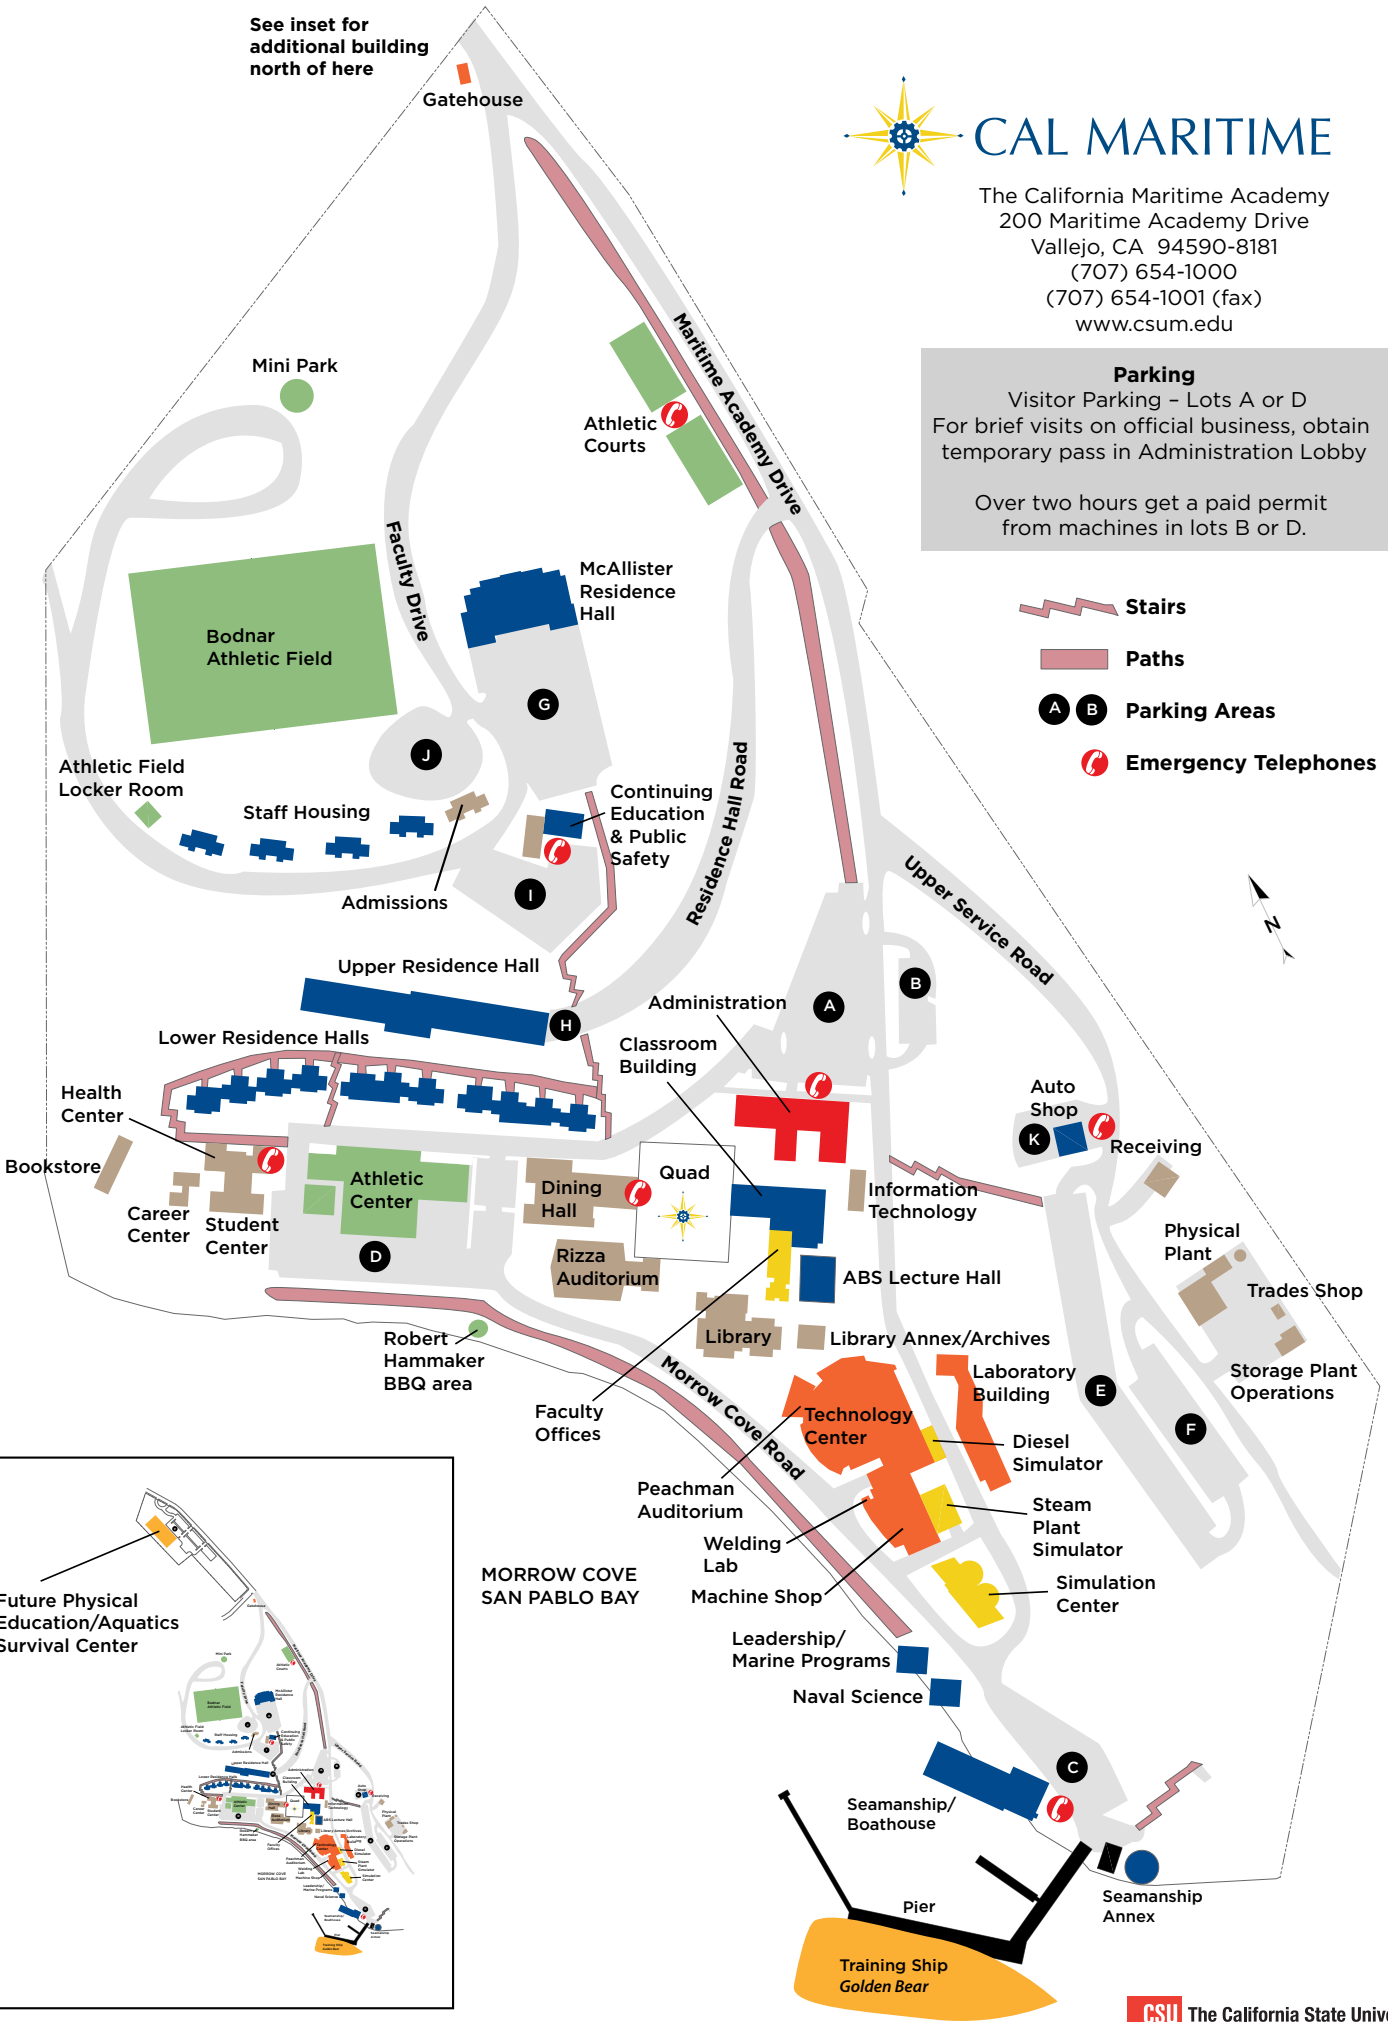

See inset for additional building north of here

CAL MARITIME

The California Maritime Academy
 200 Maritime Academy Drive
 Vallejo, CA 94590-8181
 (707) 654-1000
 (707) 654-1001 (fax)
 www.csum.edu

Parking
 Visitor Parking - Lots A or D
 For brief visits on official business, obtain temporary pass in Administration Lobby
 Over two hours get a paid permit from machines in lots B or D.

- Stairs
- Paths
- Parking Areas
- Emergency Telephones