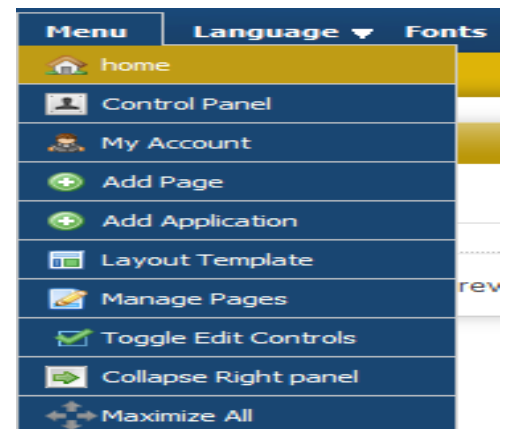

# Top Navigation

The top navigation is the menu bar located at the top of the page as indicated in the image below.

The Top Navigation Menu will be located on most pages throughout the Porthole. The Top Navigation Menu allows you to modify your profile page, add applications to pages that you have access to, create new pages, and to maximize the working area of the PortHole.

## Top Navigation Items

The Top Navigation Menu is broken down into seven headers,

1. Menu
2. Language
3. Fonts
4. Sign Out
5. Search
6. Help
7. Top Navigation Minimize.

- **Menu**

Menu is a drop down list that gives you access to modify your account, manage your pages, add applications to pages your pages, add additional pages, and change the layout of your pages for example. We will take a deeper look into this menu and the categories associated with this menu in the coming guides.

- **Language**

Language is a drop down list that allows you to change the default language on the page.

- **Fonts**

Like the Language drop down list, this allows you to further customize the look of Your Porthole.